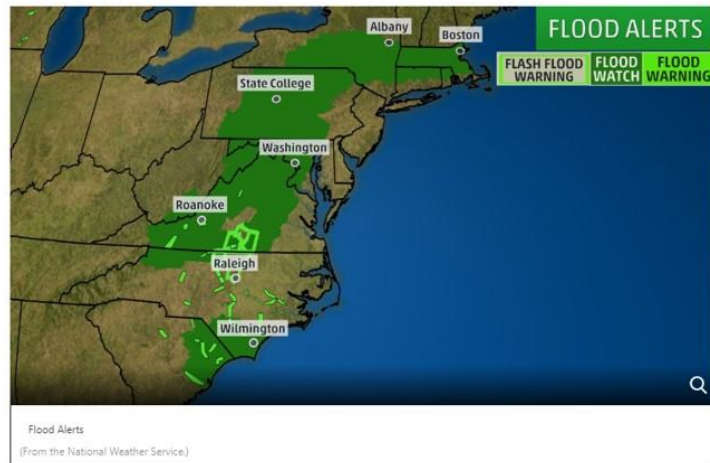

Major interstate closures and roadways will continue to impact our service and transit times in the Carolinas. We will also monitor any road closures in West Virginia.

We anticipate further delays in to the Carolinas until our customers are able to begin shipping and receiving. Our Atlanta service center is working as quickly as possible to identify areas we are able to service safely and will appoint shipments accordingly.

Weather advisories can be found at the [National Weather Service](http://www.weather.gov) website. For more information regarding Hurricane Florence, visit www.weather.com. Power outages and evacuations: [Florence Power Outages](#) Road closures: [NCDOT.gov](http://www.ncdot.gov)

Track your shipment at www.ffeinc.com or contact your local service center. Sign up for auto email alerts on our website to receive notification of delays for your shipment via email.

We have dedicated teams consistently evaluating current conditions and storm progressions. Contingency plans are in place to provide service only where it is safe to operate. **We will continue to provide updates and communication of those delays to our customers.**

Image credit – weather.com